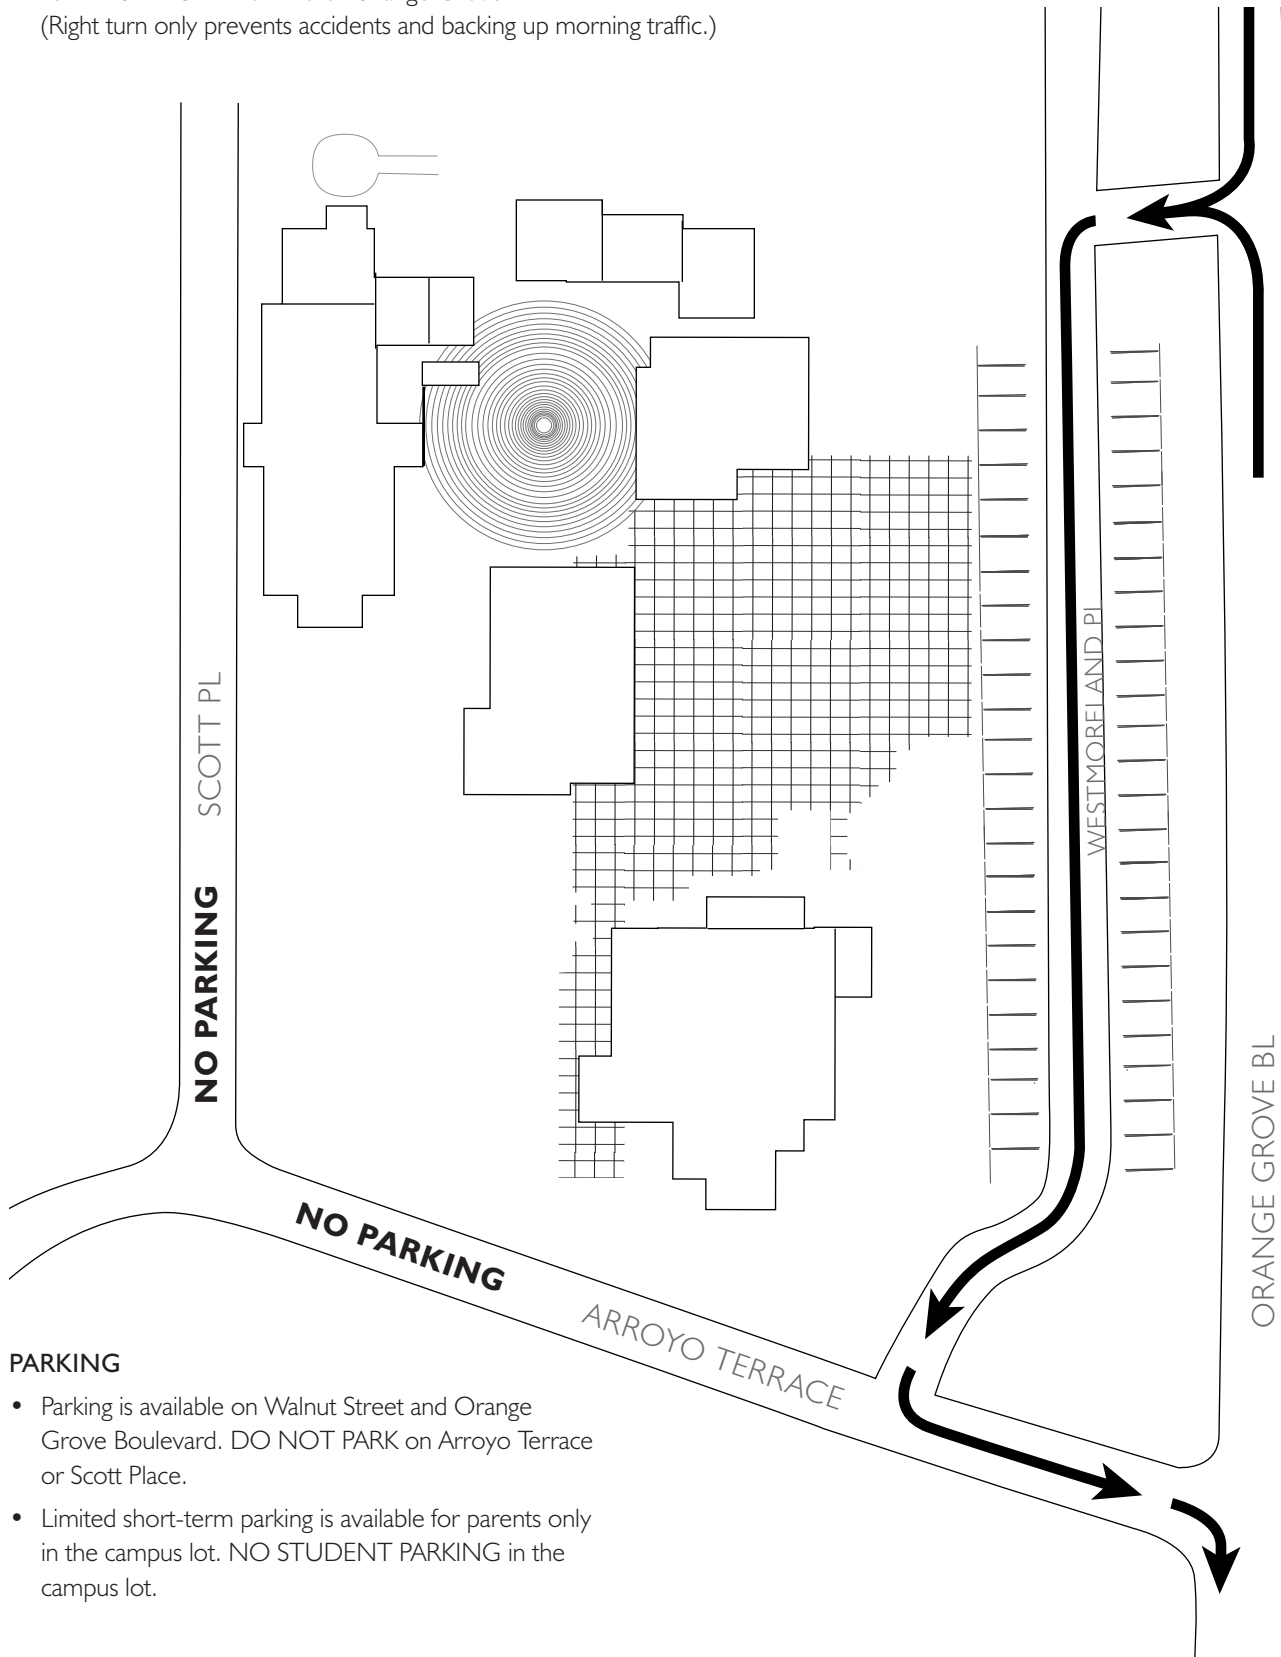

## HIGH SCHOOL PARKING LOT PROTOCOL

### DROP-OFF

- From North Orange Grove Bl., turn into entrance.
- Turn LEFT on Westmoreland Place. Drive south and drop off student.
- Turn LEFT ONLY on Arroyo Terrace. (Left turn only prevents driving through neighborhood, which is not allowed.)
- Turn RIGHT ONLY on North Orange Grove Bl. (Right turn only prevents accidents and backing up morning traffic.)

### PARKING

- Parking is available on Walnut Street and Orange Grove Boulevard. DO NOT PARK on Arroyo Terrace or Scott Place.
- Limited short-term parking is available for parents only in the campus lot. NO STUDENT PARKING in the campus lot.