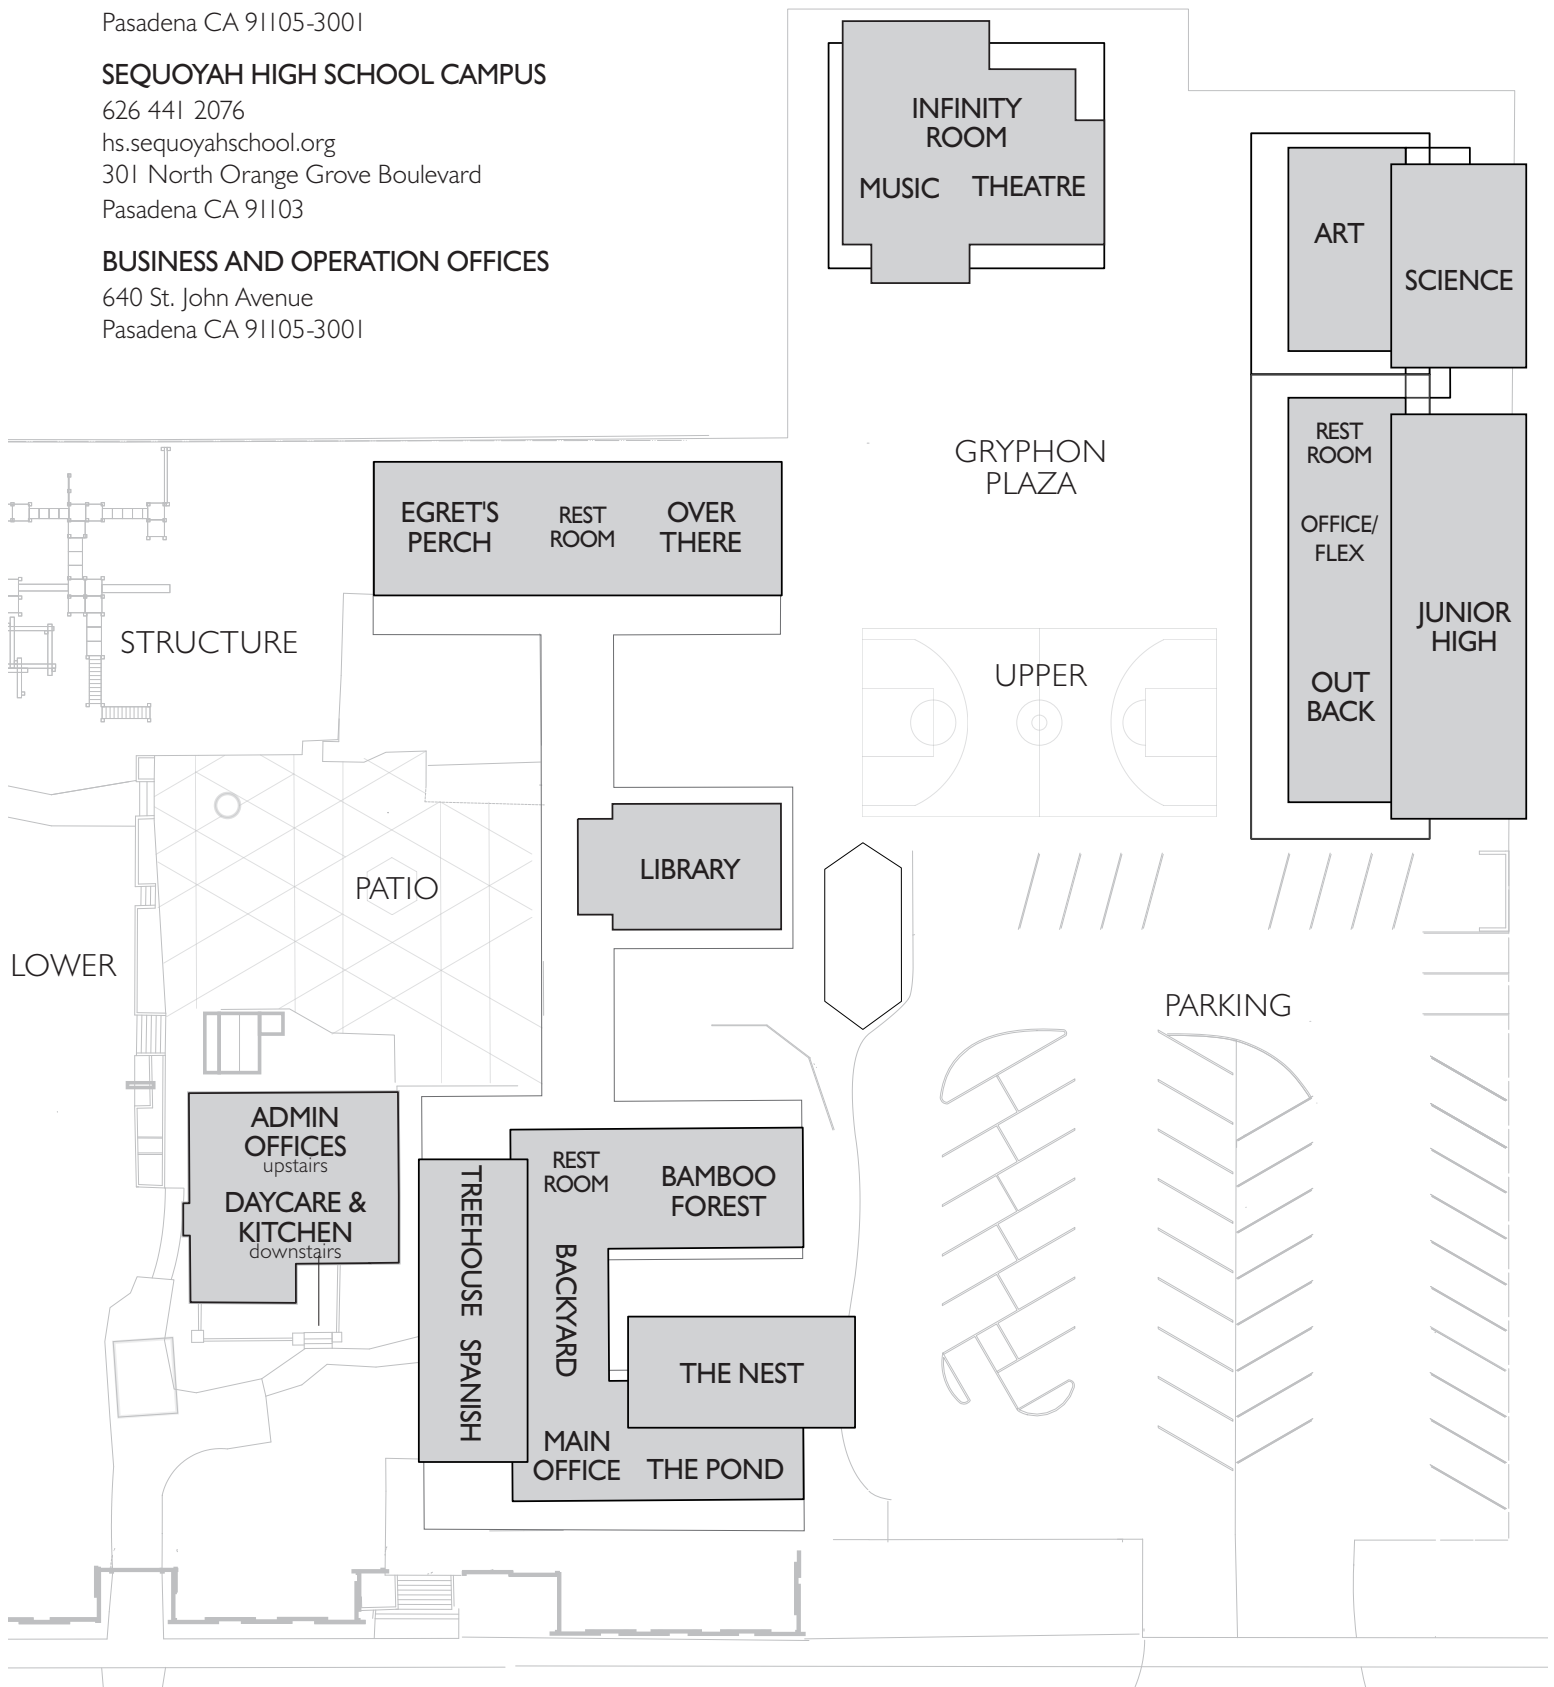

CAMPUS MAP

**SEQUOYAH
SCHOOL**

A community of learners

SEQUOYAH K-8 SCHOOL CAMPUS

626 795 4351
k8.sequoyahschool.org
535 South Pasadena Avenue
Pasadena CA 91105-3001

SEQUOYAH HIGH SCHOOL CAMPUS

626 441 2076
hs.sequoyahschool.org
301 North Orange Grove Boulevard
Pasadena CA 91103

BUSINESS AND OPERATION OFFICES

640 St. John Avenue
Pasadena CA 91105-3001

PASADENA AVE.